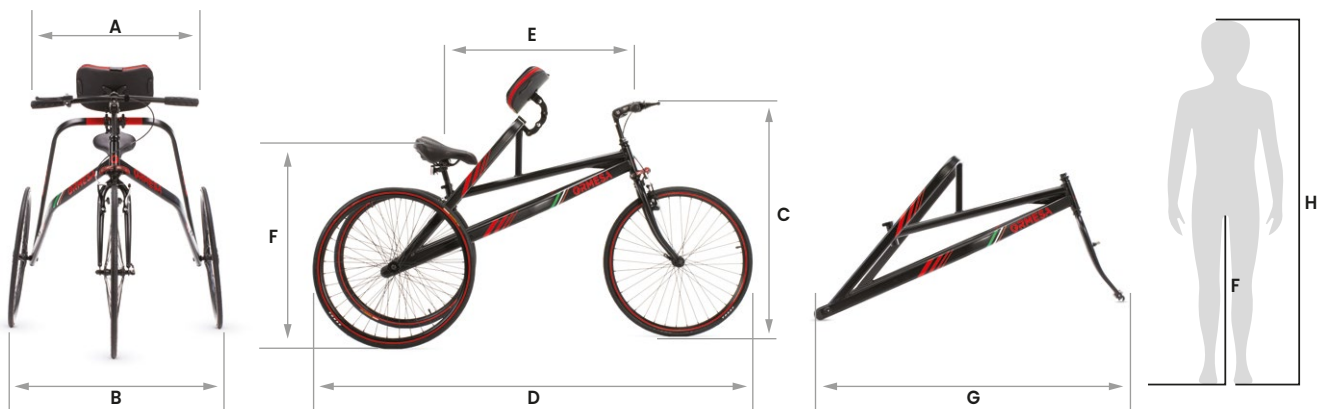

### FEATURES

- **Adjustable handlebar** in height, backward-forward and reversible.
  - **Wide and ergonomic handles**, to increase comfort.
  - **Steering limiters with springs**, that allow the handlebar to return to the central position. Releasing to allow more steering. It's possible to choose between two different elastic strengths.
  - **Memory foam padded trunk support**, adjustable in height, backward-forward and free-angle tilt, with breathable padded upholstery, easily removable for washing.
  - **Front brake with locking device** for ascent and descent, that can be operated by the lever either on the right or on the left side of the handlebar. The distance between the brake lever and the handlebar is adjustable by screw.
  - **Ergonomic saddle** adjustable in height, tilt and anterior-posterior direction.
  - **Pneumatic tires** with reflector stripes.
- Quick release front wheel.**  
**Rear wheels** easily removable with key.

Product marked

**Attention!**  
Read carefully the user and maintenance manual

Please check off the interested products:  \_\_\_\_\_

size M

size L

measures in cm and (inches)

### MEASURES

	A	B	C	D <sup>1</sup>	E	F <sup>2</sup>	G	H	Weight <sup>3</sup>	Max Load
M	55 (21,6)	86 (33,8)	84-97 (33-38,1)	159 (62,6)	53-64 (20,8-25,1)	58-73 (22,8-28,7)	106 (41,7)	120-150 (47,2-59)	17 kg (37,4 lbs)	70 kg (154 lbs)
L	62 (24,4)	92 (36,2)	95-107 (37,4-42,1)	187 (73,6)	71-84 (27,9-33)	70-92 (27,5-36,2)	127 (50)	150-190 (59-74,8)	18 kg (39,7 lbs)	100 kg (220 lbs)

<sup>1</sup> Size M with 26" wheel, D<sub>max</sub> = 164 cm (64,5") - Size L with 28" wheel, D<sub>max</sub> = 192 cm (75,5").

<sup>2</sup> With standard saddle. It is possible to further adjust the height position of the saddle (±3 cm - 1,18") by acting on the fixing clamp.