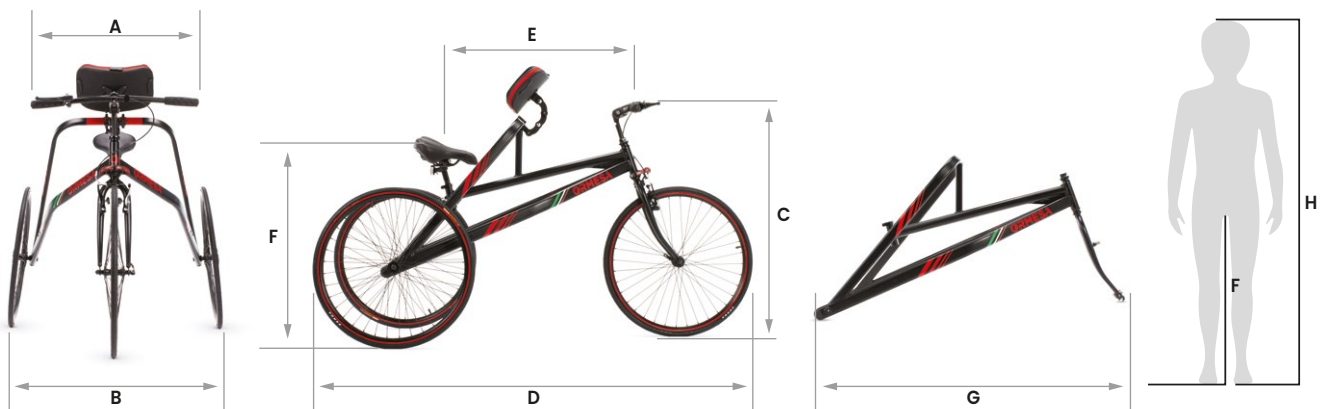

### FEATURES

- **Adjustable handlebar** in height, backward-forward and reversible.
- **Wide and ergonomic handles**, to increase comfort.
- **Steering limiters with springs**, that allow the handlebar to return to the central position. Releasing to allow more steering. It's possible to choose between two different elastic strengths.
- **Memory foam padded trunk support**, adjustable in height, backward-forward and free-angle tilt, with breathable padded upholstery, easily removable for washing.
- **Front brake with locking device** for ascent and descent, that can be operated by the lever either on the right or on the left side of the handlebar. The distance between the brake lever and the handlebar is adjustable by screw.
- **Ergonomic saddle** adjustable in height, tilt and anterior-posterior direction.
- **Pneumatic tires** with reflector stripes.  
**Quick release front wheel.**  
**Rear wheels** easily removable with key.

Product marked

**Attention!**  
Read carefully the user and maintenance manual

Please check off the interested products:  \_\_\_\_\_

size M

size L

measures in cm and (inches)

### MEASURES

	A	B	C	D <sup>1</sup>	E	F <sup>2</sup>	G	H	Weight <sup>3</sup>	Max Load
M	55 (21,6)	86 (33,8)	84-97 (33-38,1)	159 (62,6)	53-64 (20,8-25,1)	58-73 (22,8-28,7)	106 (41,7)	120-150 (47,2-59)	17 kg (37,4 lbs)	70 kg (154 lbs)
L	62 (24,4)	92 (36,2)	95-107 (37,4-42,1)	187 (73,6)	71-84 (27,9-33)	70-92 (27,5-36,2)	127 (50)	150-190 (59-74,8)	18 kg (39,7 lbs)	100 kg (220 lbs)

<sup>1</sup> Size M with 26" wheel, D<sub>max</sub> = 164 cm (64,5") - Size L with 28" wheel, D<sub>max</sub> = 192 cm (75,5").

<sup>2</sup> With standard saddle. It is possible to further adjust the height position of the saddle (±3 cm - 1,18") by acting on the fixing clamp.