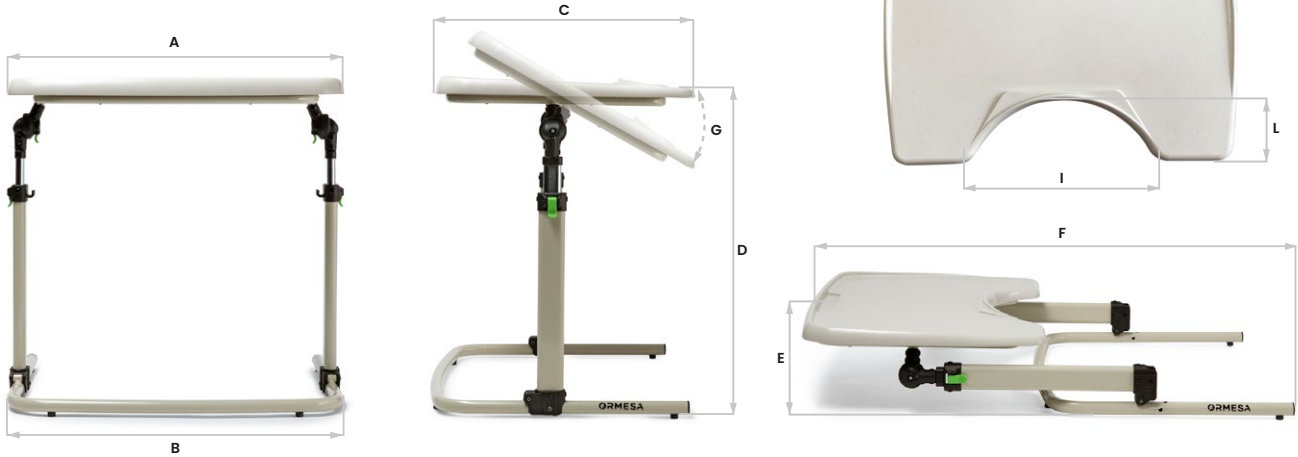

DISTRIBUTOR/AGENT:	DATE OF ORDER:
	DATE OF DELIVERY:
	NAME OF THE ADDRESSEE/USER:

Marked

**F  
U  
N  
C  
T  
I  
O  
N  
S**

- Light and foldable **frame** for transport and storage.
- Ergonomic **table top**, with large surface and recess. Made of a highly resistant material, easy to sanitize and hygienic.
- Simple, reliable and precise **height adjustment system**, with internal **friction system** that prevents the accidental fall of the table top.
- **Tools free**, adjustments without the use of tools.
- Provided of **bookend, pen holder and lateral hook**.
- It is available in **three sizes** for children, teenagers and adults.

**Attention!**  
Read carefully the user and maintenance manual

Please check off the interested products:  \_\_\_\_\_

**M  
E  
A  
S  
U  
R  
E  
S**

- Multifunction Table **size Small**
- Multifunction Table **size Medium**
- Multifunction Table **size Large**

Frame colour: **Pebble grey**  
Table top colour: **Silk grey**

	A	B	C	D	E	F	G	I	L	User height	Total weight
<b>Small</b>	64 cm 25,1 in	63 cm 24,8 in	54 cm 21,2 in	from 44 to 57 cm from 17,3 to 22,4 in	17 cm 6,6 in	84 cm 33 in	from 0° to 60°	38,3 cm 15 in	16 cm 6,2 in	from 75 to 90 cm from 29,5 to 35,4 in	6,7 kg 14,7 lb
<b>Medium</b>	80 cm 31,4 in	80 cm 31,4 in	61 cm 24 in	from 53 to 77 cm from 20,8 to 30,3 in	16 cm 6,2 in	104 cm 40,9 in	from 0° to 60°	42,4 cm 16,6 in	14 cm 5,5 in	from 85 to 120 cm from 33,4 to 47,2 in	8,2 kg 18 lb
<b>Large</b>	80 cm 31,4 in	80 cm 31,4 in	61 cm 24 in	from 69 to 108 cm from 27,1 to 42,5 in	16 cm 6,2 in	120 cm 47,2 in	from 0° to 60°	42,4 cm 16,6 in	14 cm 5,5 in	from 115 to 170 cm from 45,2 to 66,9 in	9,2 kg 20,2 lb