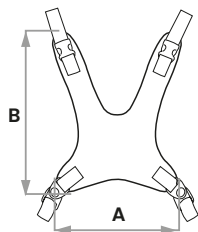

* Seat width without padded sides (B) cm 45 (17,7 in)

ADDITIONAL COMPONENTS

835 Headrest with parietal supports.

816 Trunk lateral containment pads.

853 Vest harness. (size M)

906 Five point harness. (size M)

903 Five point vest harness. (size M)

894 45° Pelvic belt. (size M)

834N Padded and removable abduction block. (size M)

858 Shopping basket.

827 Foot straps.

812 Front wheel direction locks.

819 Canopy.

818 Thermal cover.

825 Rain cover. (to fix to the canopy 819).

853

Medium
A=39,5 cm/15,5 in
B=39 cm/15,3 in

834N

Medium
A=15 cm/5,9 in
B=4 cm/1,5 in
C=17 cm/6,6 in

Notes.....
.....
.....
.....