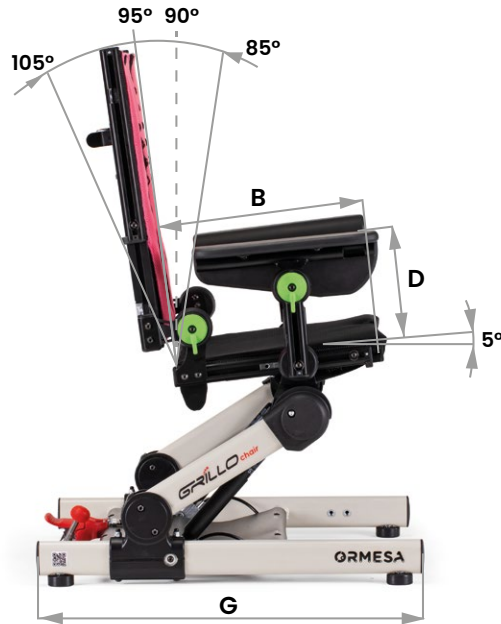

# Components

**958R Padded pelvic side supports**

Adjustable in width, rotation and depth.

**824 Tray with wrap-around recess** Adjustable in depth, height and tilt with armrests.

*It is made of resistant and hygiene material, no edge design, it does not retain any residue of food.*

**823 Backrest extension** for the head support.

**835 Shaped headrest** with lateral and occipital support, adjustable in height. Only with 823 backrest extension.

**865 Padded headrest** adjustable in height. Only with 823 backrest extension.

**959 Set of 4 wheels with brakes** as an alternative to the 4 black glides. 75 mm swivel wheels all equipped with brakes. **Supplied with footrest.**

*For easy transport and storage. Allows the transfer even with the child seated.*

# Grillo Chair sizes and weight

with 959 component,  
set of 4 wheels with footrest

	A*	B	C	D	E	F	F1	G	G1	L	L1	H	Tot. weight	Max. Load
<b>Small</b>	30 cm	20-30 cm	30-45 cm	15-18 cm	36 cm	48 cm	50,5 cm	50 cm	52-64 cm	20-31 cm	28-39 cm	90-120 cm	10,7 kg	35 kg
	11,8 in	7,8-11,8 in	11,8-17,7 in	5,9-7 in	14,1 in	18,8 in	19,8 in	19,6 in	20,4-25,1 in	7,8-12,2 in	11-15,3 in	35,4-47,2 in	23,5 lb	77,1 lb
<b>Medium</b>	35 cm	28-43 cm	35-55 cm	16-20 cm	41 cm	52 cm	54,5 cm	56,5 cm	62-73 cm	25-40 cm	33-48 cm	110-145 cm	13 kg	45 kg
	13,7 in	11-16,9 in	13,7-21,6 in	6,2-7,8 in	16,1 in	20,4 in	21,4 in	22,2 in	24,4-28,7 in	9,8-15,7 in	12,9-18,8 in	43,3-57 in	28,6 lb	99,2 lb