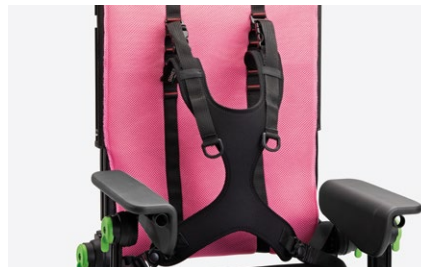

# Components

**947 Pelvic belt with variable angle**

Available in three sizes.

**920 Four point pelvic belt**

Available in two sizes.

**838 Trunk side supports**

Adjustable in height, width and rotation.  
Available in two sizes.

**853 Vest harness**

Available in two sizes.

**853 slim Four point shaped harness**

Only for Grillo Chair size Medium.

**834N Narrow abduction block**

Available in two sizes.