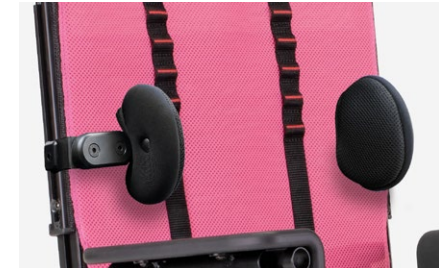

# Components

**947 Pelvic belt with variable angle**

Available in three sizes.

**920 Four point pelvic belt**

Available in two sizes.

**838 Trunk side supports**

Adjustable in height, width and rotation.  
Available in two sizes.