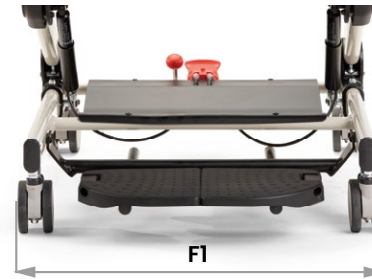

Grillo Chair sizes and weight

with 959 component,
set of 4 wheels with footrest

	A*	B	C	D	E	F	F1	G	G1	L	L1	H	Tot. weight	Max. Load
Small	30 cm	20-30 cm	30-45 cm	15-18 cm	36 cm	48 cm	50,5 cm	50 cm	52-64 cm	20-31 cm	28-39 cm	90-120 cm	10,7 kg	35 kg
	11,8 in	7,8-11,8 in	11,8-17,7 in	5,9-7 in	14,1 in	18,8 in	19,8 in	19,6 in	20,4-25,1 in	7,8-12,2 in	11-15,3 in	35,4-47,2 in	23,5 lb	77,1 lb
Medium	35 cm	28-43 cm	35-55 cm	16-20 cm	41 cm	52 cm	54,5 cm	56,5 cm	62-73 cm	25-40 cm	33-48 cm	110-145 cm	13 kg	45 kg
	13,7 in	11-16,9 in	13,7-21,6 in	6,2-7,8 in	16,1 in	20,4 in	21,4 in	22,2 in	24,4-28,7 in	9,8-15,7 in	12,9-18,8 in	43,3-57 in	28,6 lb	99,2 lb

* with component 958R multi-adjustable pelvic side supports: size SMALL 20-30 cm (7,8-11,8 in); size MEDIUM 25-35 cm (9,8-13,7 in)