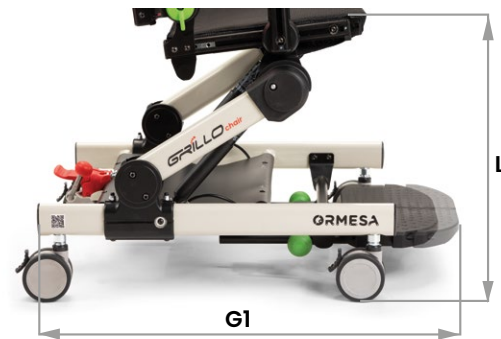

Grillo Chair sizes and weight

with 959 component,
set of 4 wheels with footrest

	A*	B	C	D	E	F	F1	G	G1	L	L1	H	Tot. weight	Max. Load
Small	30 cm	20-30 cm	30-45 cm	15-18 cm	36 cm	48 cm	50,5 cm	50 cm	52-64 cm	20-31 cm	28-39 cm	90-120 cm	10,7 kg	35 kg
	11,8 in	7,8-11,8 in	11,8-17,7 in	5,9-7 in	14,1 in	18,8 in	19,8 in	19,6 in	20,4-25,1 in	7,8-12,2 in	11-15,3 in	35,4-47,2 in	23,5 lb	77,1 lb
Medium	35 cm	28-43 cm	35-55 cm	16-20 cm	41 cm	52 cm	54,5 cm	56,5 cm	62-73 cm	25-40 cm	33-48 cm	110-145 cm	13 kg	45 kg
	13,7 in	11-16,9 in	13,7-21,6 in	6,2-7,8 in	16,1 in	20,4 in	21,4 in	22,2 in	24,4-28,7 in	9,8-15,7 in	12,9-18,8 in	43,3-57 in	28,6 lb	99,2 lb

* with component 958R multi-adjustable pelvic side supports: size SMALL 20-30 cm (7,8-11,8 in); size MEDIUM 25-35 cm (9,8-13,7 in)