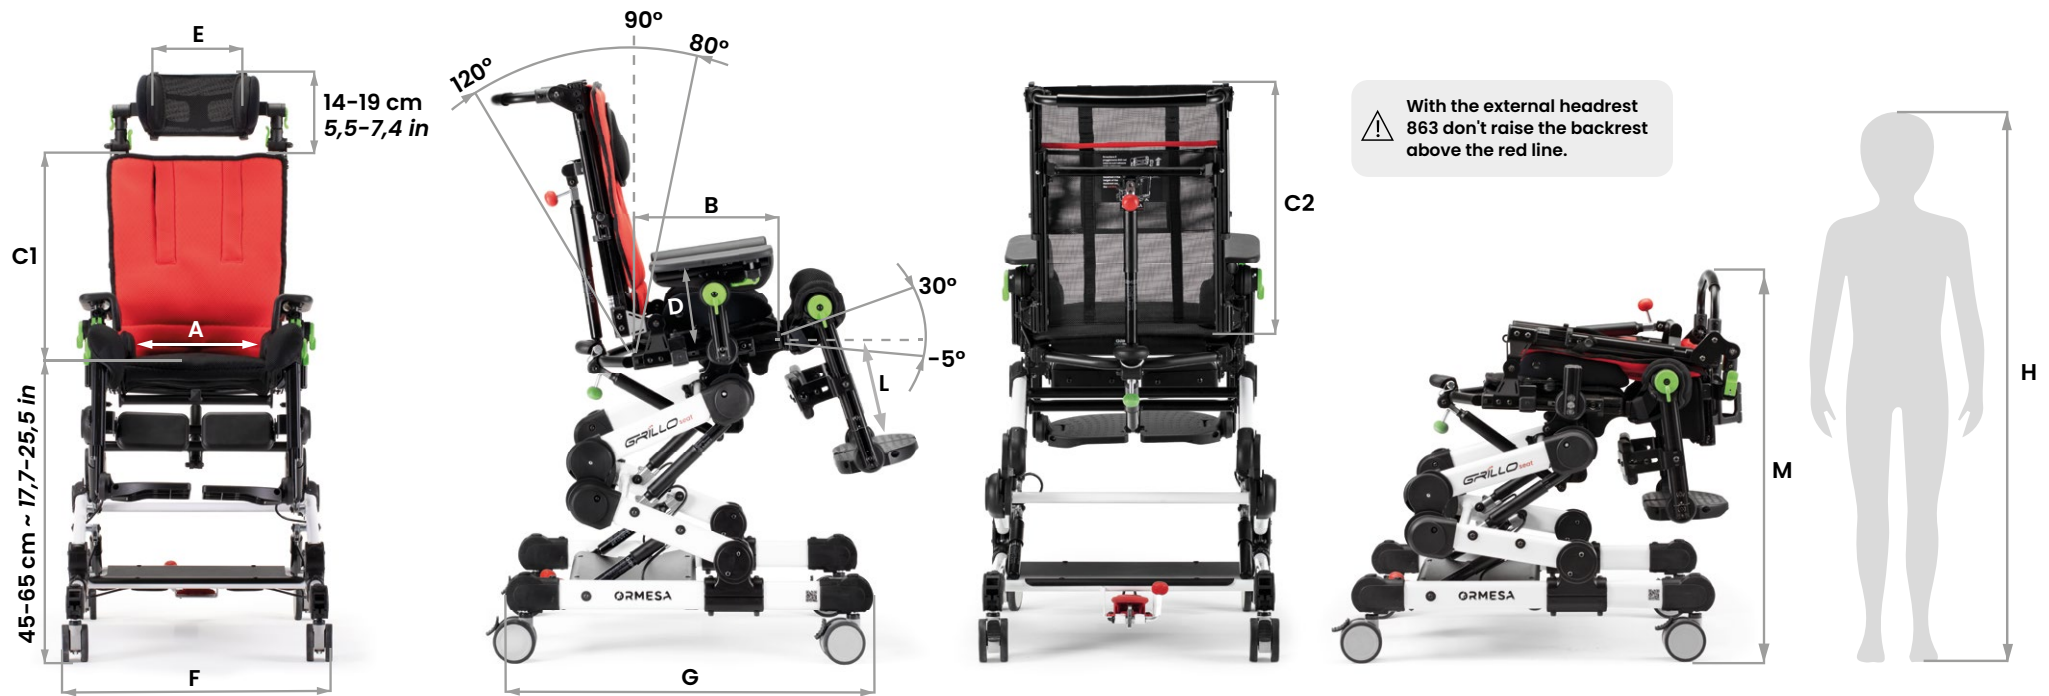

**824 Tray with wrap-around recess**  
Adjustable in depth, height and tilt with armrests.

*It is made of resistant and hygiene material, no edge design, it does not retain any residue of food.*

**960 Heel rests**

# Grillo A. Seating sizes and weight

With the external headrest 863 don't raise the backrest above the red line.

	A	B	C1	C2	D	E	F	G	L	M	user height (H)	total weight	max. load
<b>mini</b>	16-26 cm 6,2-10,2 in	16-26 cm 6,2-10,2 in	30-41 cm 11,8-16,1 in	30-50 cm 11,8-19,6 in	12-15 cm 4,7-5,9 in	15 cm 5,9 in	49 cm 19,2 in	59 cm 23,2 in	15-25 cm 5,9-9,8 in	68 cm 26,7 in	75-105 cm 29,5-41,3 in	20,4kg 44,9 lb	25 kg 55,1 lb
<b>Small</b>	20-30 cm 7,8-11,8 in	20-30 cm 7,8-11,8 in	35-47 cm 13,7-18,5 in	35-60 cm 13,7-23,6 in	15-20 cm 5,9-7,8 in	17 cm 6,6 in	53 cm 20,8 in	65 cm 25,5 in	20-31 cm 7,8-12,2 in	68 cm 26,7 in	90-120 cm 35,4-47,2 in	22,6 kg 49,8 lb	35 kg 77,1 lb
<b>Medium</b>	25-35 cm 9,8-13,7 in	28-43 cm 11-16,9 in	40-55 cm 15,7-21,6 in	40-70 cm 15,7-27,5 in	16-20 cm 6,2-7,8 in	20 cm 7,8 in	58 cm 22,8 in	74 cm 29,1 in	25-40 cm 9,8-15,7 in	70 cm 27,5 in	110-145 cm 43,3-57 in	24,3 kg 53,5 lb	45 kg 99,2 lb