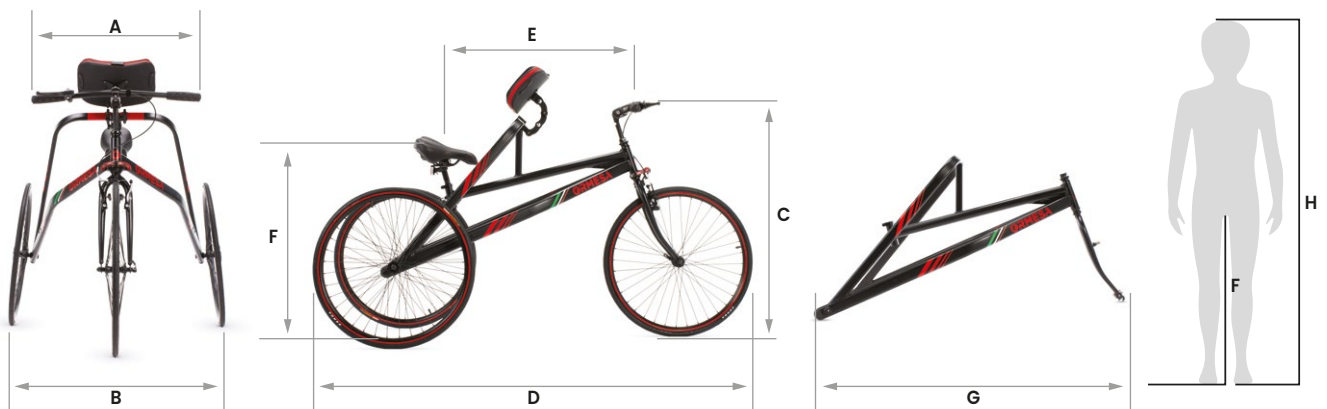

### FEATURES

- **Adjustable handlebar** in height, backward-forward and reversible.
- **Wide and ergonomic handles**, to increase comfort.
- **Steering limiters with springs**, that allow the handlebar to return to the central position. Releasing to allow more steering. It's possible to choose between two different elastic strengths.
- **Memory foam padded trunk support**, adjustable in height, backward-forward and free-angle tilt, with breathable padded upholstery, easily removable for washing.
- **Front brake with locking device** for ascent and descent, that can be operated by the lever either on the right or on the left side of the handlebar. The distance between the brake lever and the handlebar is adjustable by screw.
- **Ergonomic saddle** adjustable in height, tilt and anterior-posterior direction.
- **Pneumatic tires** with reflector stripes.  
**Quick release front wheel.**  
**Rear wheels** easily removable with key.

**Attention!**  
Read carefully the user and maintenance manual

Please check off the interested products:  \_\_\_\_\_

size M

size L

measures in cm and (inches)

### MEASURES

	A	B	C	D <sup>1</sup>	E	F <sup>2</sup>	G	H	Weight <sup>3</sup>	Max Load
M	55 (21,6)	86 (33,8)	84-97 (33-38,1)	159 (62,6)	53-64 (20,8-25,1)	58-73 (22,8-28,7)	106 (41,7)	120-150 (47,2-59)	17 kg (37,4 lbs)	70 kg (154 lbs)
L	62 (24,4)	92 (36,2)	95-107 (37,4-42,1)	187 (73,6)	71-84 (27,9-33)	70-92 (27,5-36,2)	127 (50)	150-190 (59-74,8)	18 kg (39,7 lbs)	100 kg (220 lbs)

<sup>1</sup> Size M with 26" wheel, D<sub>max</sub> = 164 cm (64,5") - Size L with 28" wheel, D<sub>max</sub> = 192 cm (75,5").

<sup>2</sup> With standard saddle. It is possible to further adjust the height position of the saddle (±3 cm - 1,18") by acting on the fixing clamp.