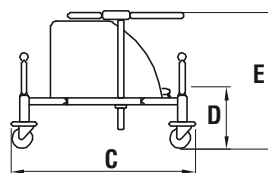

DISTRIBUTOR/AGENT:	DATE OF ORDER:
	DATE OF DELIVERY:
	NAME OF THE ADDRESSEE/USER:

Tested by TÜV Berlin  
FDA registered - USA  
CE marked

FUNCTIONS

- **Frame:** height-adjustable, made of steel painted with non-toxic epoxy paint
- **Seat:** triangular to hold the pelvis (seat/back at a 90° angle). It is padded and wrap-around, upholstered with strong, washable plastic
- **Bumpers:** elastic bumpers to protect the wall and protective balls on the upper ends of the rods
- **Wheels:** 80 mm fully-swivelling, rolling on ball-bearings, 2 with brakes
- **Handle bar:** adjustable in both height and depth
- **Abduction block:** adjustable to contain the pelvis

Please check off the interested products:  \_\_\_\_\_

MEASURES

- BIRILLO 1** extra small
- BIRILLO 2** small
- BIRILLO 3** medium
- BIRILLO 4** large

Frame colour:  
**blue**

Upholstery colours:  
**yellow-green-red (combined)**

Attention!  
Read carefully the user and  
maintenance manual

SIZE	AID WEIGHT	TURNING WIDTH	MAX CAP LOAD	A	B	C	D	E	F	G
1	Kg. 8,5	cm 67	Kg. 30	cm 18	cm 59	cm 50	cm 19-27	cm 36-50	cm 18	cm 22
2	Kg. 10	cm 73	Kg. 40	cm 19	cm 65	cm 51	cm 22-30	cm 40-56	cm 20	cm 26
3	Kg. 11	cm 81	Kg. 50	cm 21	cm 73	cm 59	cm 22-34	cm 42-62	cm 23	cm 30
4	Kg. 12,8	cm 89	Kg. 60	cm 28	cm 78	cm 60	cm 22-40	cm 50-76	cm 30	cm 38