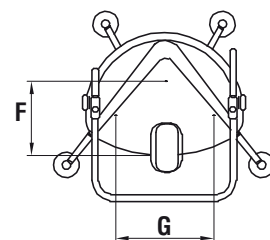

DISTRIBUTOR/AGENT:	DATE OF ORDER:
	DATE OF DELIVERY:
	NAME OF THE ADDRESSEE/USER:

Tested by TÜV Berlin  
FDA registered - USA  
CE marked

FUNCTIONS

- **Frame:** height-adjustable, made of steel painted with non-toxic epoxy paint
- **Seat:** triangular to hold the pelvis (seat/back at a 90° angle). It is padded and wrap-around, upholstered with strong, washable plastic
- **Bumpers:** elastic bumpers to protect the wall and protective balls on the upper ends of the rods
- **Wheels:** 80 mm fully-swivelling, rolling on ball-bearings, 2 with brakes
- **Handle bar:** adjustable in both height and depth
- **Abduction block:** adjustable to contain the pelvis

Attention!  
Read carefully the user and  
maintenance manual

SIZE	AID WEIGHT	TURNING WIDTH	MAX CAP LOAD	A	B	C	D	E	F	G
1	Kg. 8,5	cm 67	Kg. 30	cm 18	cm 59	cm 50	cm 19-27	cm 36-50	cm 18	cm 22
2	Kg. 10	cm 73	Kg. 40	cm 19	cm 65	cm 51	cm 22-30	cm 40-56	cm 20	cm 26
3	Kg. 11	cm 81	Kg. 50	cm 21	cm 73	cm 59	cm 22-34	cm 42-62	cm 23	cm 30
4	Kg. 12,8	cm 89	Kg. 60	cm 28	cm 78	cm 60	cm 22-40	cm 50-76	cm 30	cm 38

ACCESSORIES

**812**  
Directional lock

**824**  
Transparent TABLE

**860**  
Concave HEADREST  
adjustable in height

Notes:

.....

.....

.....