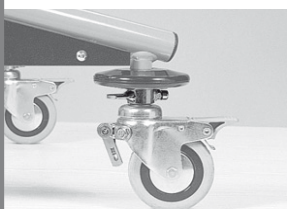

ACCESSORIES

☐ **812**
Directional lock

☐ **824**
Transparent TABLE