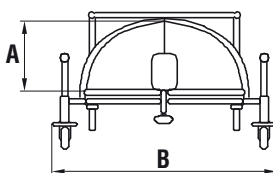

DISTRIBUTOR/AGENT:	DATE OF ORDER:
	DATE OF DELIVERY:
	NAME OF THE ADDRESSEE/USER:

Tested by TÜV Berlin  
FDA registered - USA  
CE marked

FUNCTIONS

- **Frame:** height-adjustable, made of steel painted with non-toxic epoxy paint
- **Seat:** triangular to hold the pelvis (seat/back at a 90° angle). It is padded and wrap-around, upholstered with strong, washable plastic
- **Bumpers:** elastic bumpers to protect the wall and protective balls on the upper ends of the rods
- **Wheels:** 80 mm fully-swivelling, rolling on ball-bearings, 2 with brakes
- **Handle bar:** adjustable in both height and depth
- **Abduction block:** adjustable to contain the pelvis

Please check off the interested products:  \_\_\_\_\_

MEASURES

- BIRILLO 1** extra small
- BIRILLO 2** small
- BIRILLO 3** medium
- BIRILLO 4** large

Frame colour:  
**blue**

Upholstery colours:  
**yellow-green-red (combined)**

Attention!  
Read carefully the user and  
maintenance manual

SIZE	AID WEIGHT	TURNING WIDTH	MAX CAP LOAD	A	B	C	D	E	F	G
1	Kg. 8,5	cm 67	Kg. 30	cm 18	cm 59	cm 50	cm 19-27	cm 36-50	cm 18	cm 22
2	Kg. 10	cm 73	Kg. 40	cm 19	cm 65	cm 51	cm 22-30	cm 40-56	cm 20	cm 26
3	Kg. 11	cm 81	Kg. 50	cm 21	cm 73	cm 59	cm 22-34	cm 42-62	cm 23	cm 30
4	Kg. 12,8	cm 89	Kg. 60	cm 28	cm 78	cm 60	cm 22-40	cm 50-76	cm 30	cm 38

ACCESSORIES

**812**  
Directional lock

**824**  
Transparent TABLE

**860**  
Concave HEADREST  
adjustable in height

Notes:

.....

.....

.....